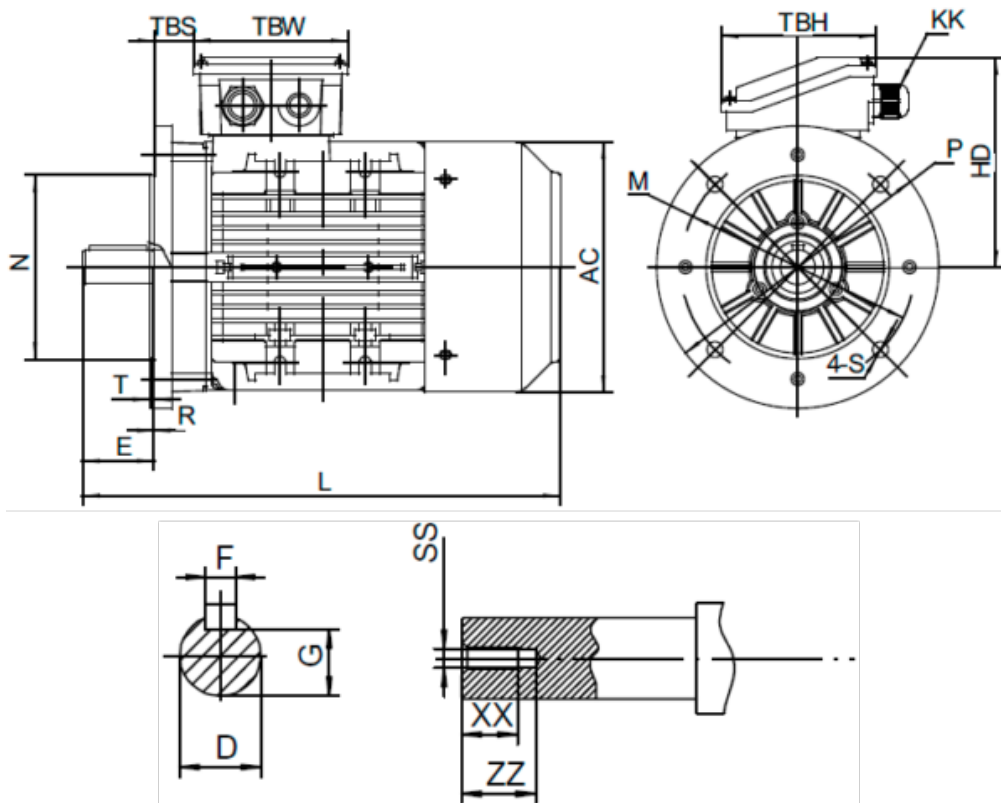

# Data Sheet

Article number: 2516000756140140

Description: Kleedrive T2A 803-6 0.75kw 900 rpm UL/CSA  
3x230/400V 50HZ IP55 B5 Eff=76.0%

## Measures

|           |          |            |
|-----------|----------|------------|
| AA = 160  | L = 304  | TBH = 109  |
| AC = Ø157 | M = Ø165 | TBS = 26.5 |
| AD = 214  | N = Ø130 | TBW = 109  |
| D = Ø19   | P = Ø200 | XX = 16    |
| E = 40    | R = 0    | ZZ = 21    |
| F = 6     | S = Ø12  |            |
| G = 15.5  | SS = M6  |            |
| HD = 134  | T = 3.5  |            |